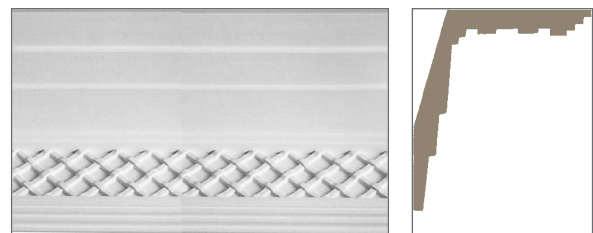

# Art Deco Cornices

**RC1A** C100mm x W100mm  
Small Art Deco

**RC2A** C117mm x W67mm  
Art Deco Light Trough

**RC3A** C150mm x W150mm  
Art Deco Cove

**RC4A** C180mm x W120mm  
Ribbed Cornice

**RC5A** C110mm x W105mm  
Art Deco

**RC6A** C153mm x W100mm  
Art Deco Straight Run

**RC7A** C93mm x W140mm  
Long Dentil

**RC8A** C160mm x W160mm  
Savoy Straight Run

**RC9A** C220mm x W210mm  
Large Trellis

**RC10A** C305mm x W250mm  
Art Deco Lattice

**RC11A** C65mm x W230mm  
Long Dentil, Bead & Reel

C = dimension across ceiling  
W = dimension down the wall