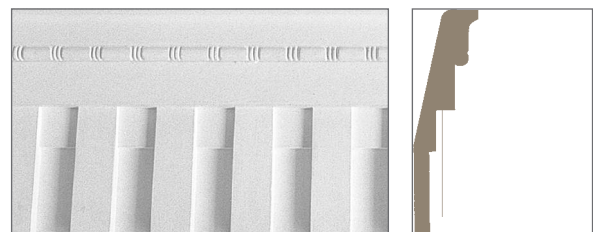

# Art Deco Cornices

**RC1A** C100mm x W100mm  
Small Art Deco

**RC2A** C117mm x W67mm  
Art Deco Light Trough

**RC3A** C150mm x W150mm  
Art Deco Cove

**RC4A** C180mm x W120mm  
Ribbed Cornice

**RC5A** C110mm x W105mm  
Art Deco

**RC6A** C153mm x W100mm  
Art Deco Straight Run

**RC7A** C93mm x W140mm  
Long Dentil

**RC8A** C160mm x W160mm  
Savoy Straight Run

**RC9A** C220mm x W210mm  
Large Trellis

**RC10A** C305mm x W250mm  
Art Deco Lattice

**RC11A** C65mm x W230mm  
Long Dentil, Bead & Reel

C = dimension across ceiling  
W = dimension down the wall