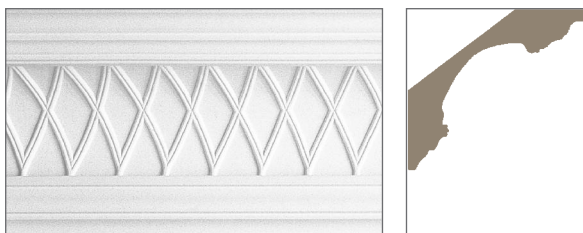

# Art Deco Cornices

**RC1A** C100mm x W100mm  
Small Art Deco

**RC2A** C117mm x W67mm  
Art Deco Light Trough

**RC3A** C150mm x W150mm  
Art Deco Cove

**RC4A** C180mm x W120mm  
Ribbed Cornice

**RC5A** C110mm x W105mm  
Art Deco

**RC6A** C153mm x W100mm  
Art Deco Straight Run

**RC7A** C93mm x W140mm  
Long Dentil

**RC8A** C160mm x W160mm  
Savoy Straight Run

**RC9A** C220mm x W210mm  
Large Trellis

**RC10A** C305mm x W250mm  
Art Deco Lattice

**RC11A** C65mm x W230mm  
Long Dentil, Bead & Reel

C = dimension across ceiling  
W = dimension down the wall